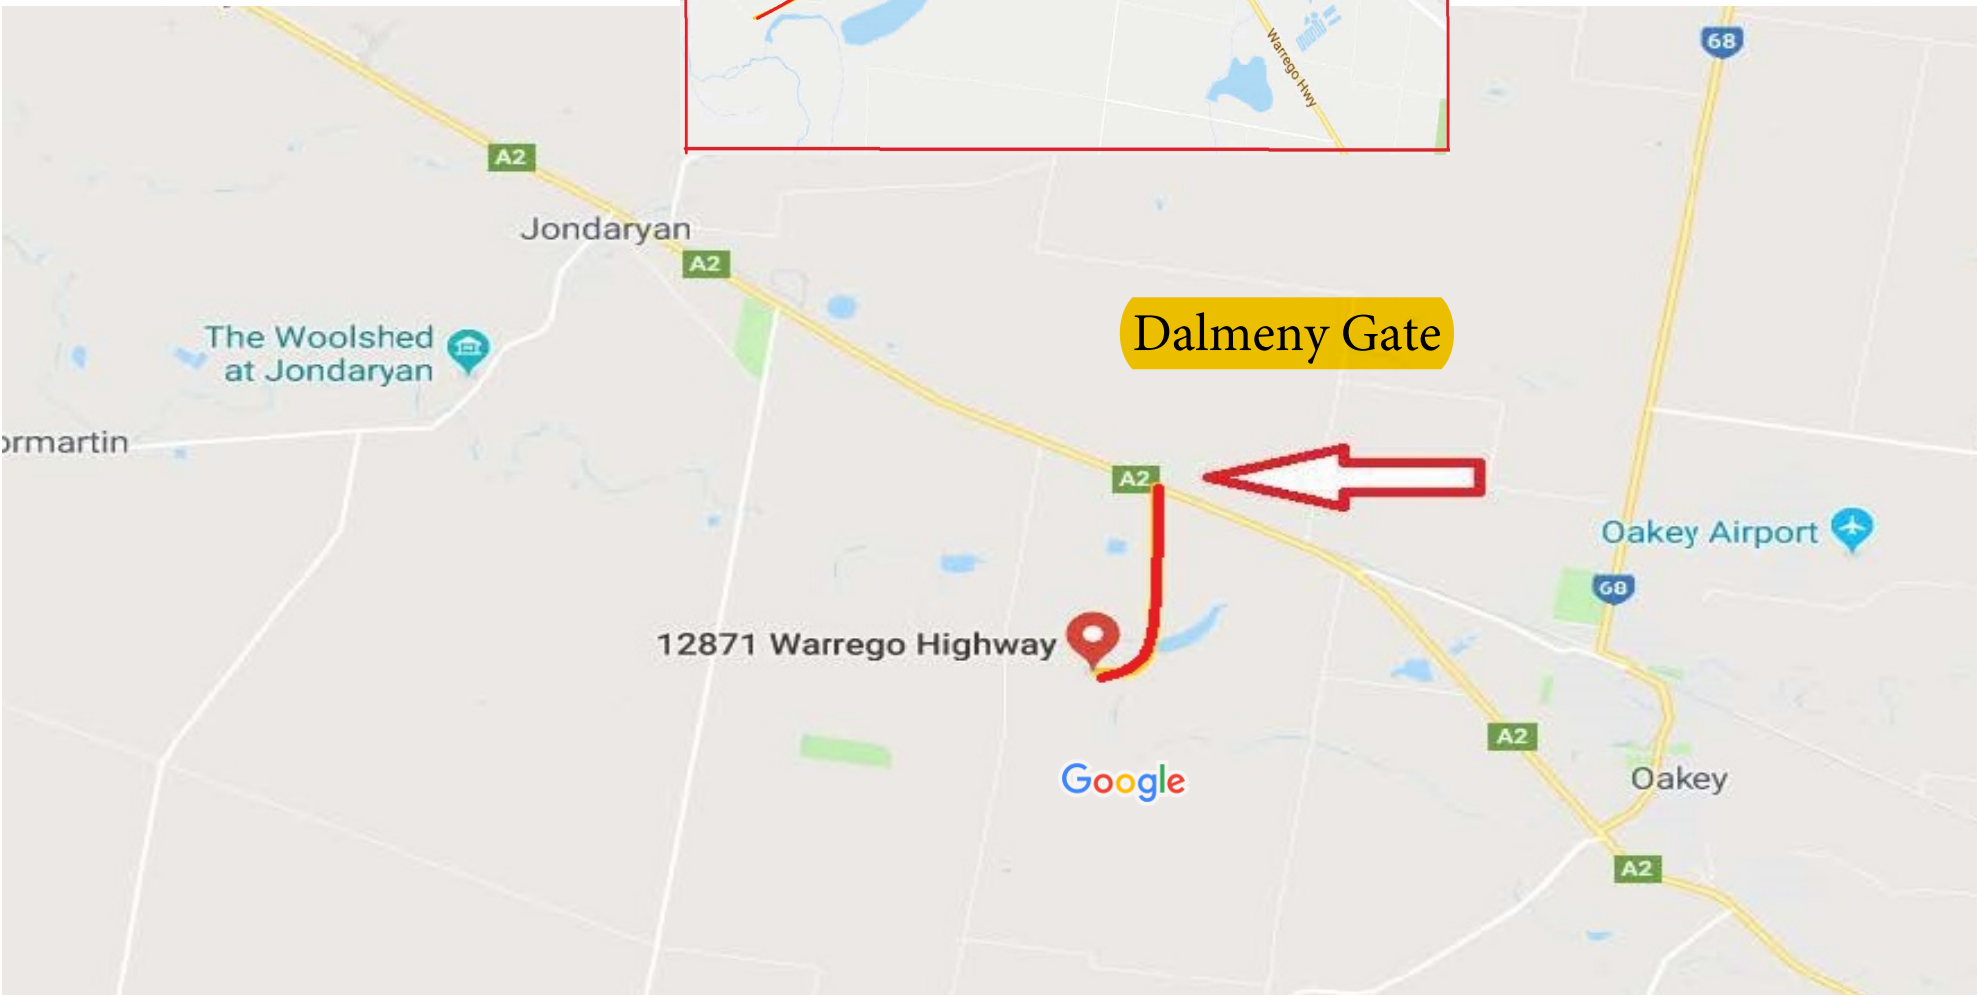

**Sandy and Lois Speed**

**'Dalmeny'**

**12871 Warrego Highway, Oakey**

**Travel along the Warrego Highway to the gate of 'Dalmeny'**  
**Follow directions to the garden along the driveway {gravel}**